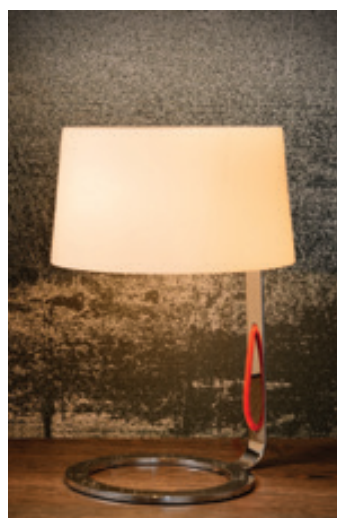

Table lamp **FOLIE**
31584/04/30

- 1x5W/GU10/EPISTAR LED
4000K/360lm/incl.
- Ø: 10cm/H: 12,5cm
- Black
- Steel

31584/04/31

- 1x5W/GU10/EPISTAR LED
4000K/360lm/incl.
- Ø: 10cm/H: 12,5cm
- White
- Steel

Table lamp **OBY**
31594/05/30

- 1x5 W/CREE LED/4000K/485lm/incl.
- H: 8cm/W: 9cm/L: 16cm
- Black
- Steel

31594/05/31

- 1x5 W/CREE LED/4000K/485lm/incl.
- H: 8cm/W: 9cm/L: 16cm
- White
- Steel

3 STEPS DIMMER

Table lamp **AIKO**
70568/24/61

- 1xG9/28 Watt/incl.
- Ø: 16,5cm/H: 24cm
- Opal
- Metal + glass
- Glass (92/70568/24)

70568/24/36

- 1xG9/28 Watt/incl.
- Ø: 16,5cm/H: 24cm
- Matt silver
- Metal + Glass
- Glass diffuser (plate)
(92/70568/00)