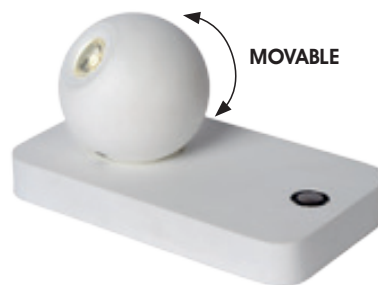

Table lamp **FOLIE**
31584/04/30

- 1x5W/GU10/EPISTAR LED
4000K/360lm/incl.
- Ø: 10cm/H: 12,5cm
- Black
- Steel

31584/04/31

- 1x5W/GU10/EPISTAR LED
4000K/360lm/incl.
- Ø: 10cm/H: 12,5cm
- White
- Steel

Table lamp **OBY**
31594/05/30

- 1x5 W/CREE LED/4000K/485lm/incl.
- H: 8cm/W: 9cm/L: 16cm
- Black
- Steel

31594/05/31

- 1x5 W/CREE LED/4000K/485lm/incl.
- H: 8cm/W: 9cm/L: 16cm
- White
- Steel

3 STEPS DIMMER

Table lamp **AIKO**
70568/24/61

- 1xG9/28 Watt/incl.
- Ø: 16,5cm/H: 24cm
- Opal
- Metal + glass
- Glass (92/70568/24)

70568/24/36

- 1xG9/28 Watt/incl.
- Ø: 16,5cm/H: 24cm
- Matt silver
- Metal + Glass
- Glass diffuser (plate)
(92/70568/00)

70568/33/61

- 1xE14/max. 40W/excl.
- Ø: 22cm/H: 33cm
- Opal
- Metal + glass
- Glass (92/70568/33)

70568/33/36

- 1xE14/max. 40W/excl.
- Ø: 22cm/H: 33cm
- Matt silver
- Metal + Glass
- Glass diffuser (plate)
(92/70568/01)